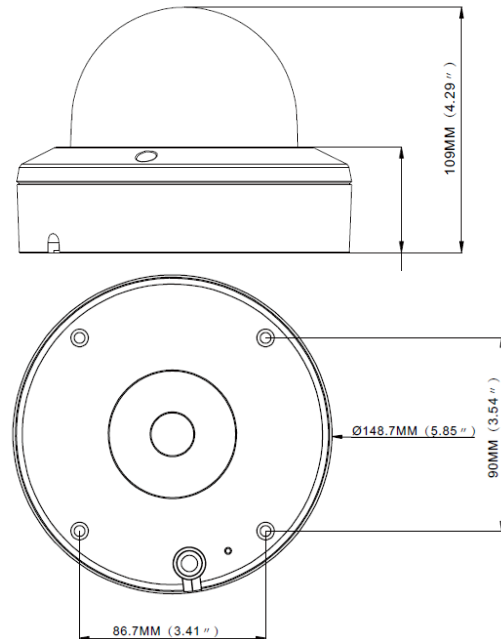

Dimensions

Accessories