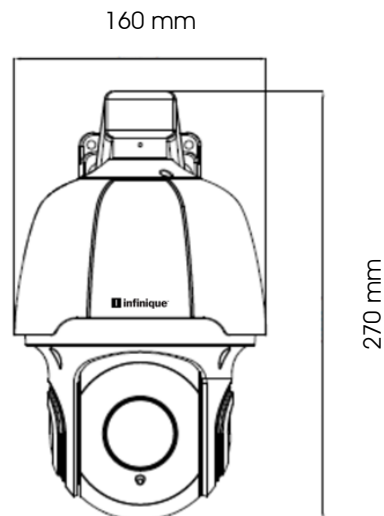

Infinique's 2MP IR PTZ comes with 25X Optical Zoom with 130dB true WDR. It is compact in size with a reliable mechanical design that offers precise positioning and predictable high-speed tracking. This high quality PTZ dome provides excellent image quality in difficult lighting conditions and provides features such as privacy zone blanking, guard tours, multiple presets, alarms which are required for efficient 24/7 surveillance.

This camera is equipped with smart IR and has a night vision of up to 100m and provides a very high speed continuous 360° degree rotation at up to 120° per second both during day and night.

An easy to install design with wall, ceiling and pole mount brackets allows for quick installation, makes it a suitable choice for any indoor and outdoor application such as large retail stores, malls, airports, factories, warehouses, airports, government buildings where detailed video surveillance is essential.

Product Features

- 1/2.8" Progressive Scan Image Sensor
- 2MP Resolution at 25/30 fps
- Smart IR, IR Distance 100m
- 130dB True WDR
- 25x Optical Zoom
- H.265, H.264 Compression
- Intelligent Video Analytics
- Up to 3 Simultaneous Video Streams
- Track targets with 360° Rotation
- Preset/Tour/Scan/Pattern Function
- True Day & Night with ICR Cut Filter
- S/N Ratio of more than 50dB
- Micro SD Card Slot for Onboard Storage
- Audio I/O, Alarm I/O
- Vandal Proof Aluminum Alloy Housing
- IP67 Rated
- Easy control by Keyboard (OSD)
- ONVIF Compliant

Dimensions

Accessories

Part No: IBKTWM
Wall Mount Bracket

Part No: IBKTCM
Ceiling Mount Bracket

Part No: IBBCPM
Pole Mount Bracket

INO725X-RAWT

Premium Series 2MP IVA WDR IR Outdoor Speed Dome PTZ Camera 25X