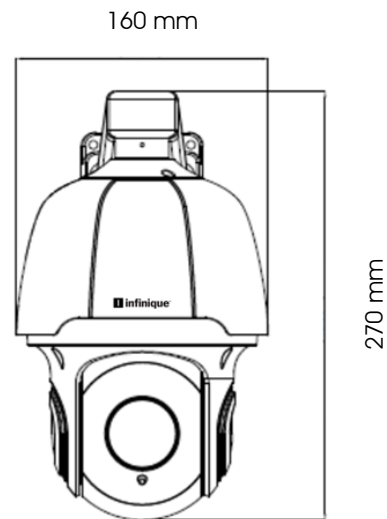

### Product Features

- 1/2.8" Progressive Scan Image Sensor
- 2MP Resolution at 25/30 fps
- Smart IR, IR Distance 100m
- 130dB True WDR
- 18X Optical Zoom
- H.265, H.264 Compression
- Up to 3 Simultaneous Video Streams
- Track targets with 360° Rotation
- Preset/Tour/Scan/Pattern Function
- True Day & Night with ICR Cut Filter
- S/N Ratio of more than 50dB
- Micro SD Card Slot for Onboard Storage
- Audio I/O, Alarm I/O
- Vandal Proof Aluminum Alloy Housing
- IP67 Rated
- Easy control by Keyboard (OSD)
- ONVIF Compliant

### Dimensions