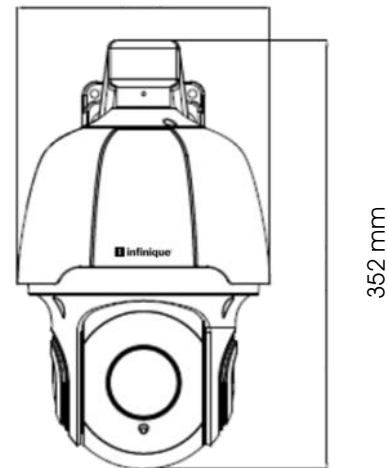

#### Product Features

- 1/2.7" Progressive Scan Image Sensor
- 5MP Resolution at 20fps
- Smart IR, IR Distance 150m
- 130dB True WDR
- 33x Optical Zoom
- H.265, H.264 Compression
- Up to 3 Simultaneous Video Streams
- Track targets with 360° Rotation
- Preset/Tour/Scan/Pattern Function
- True Day & Night with ICR Cut Filter
- S/N Ratio of more than 50dB
- Micro SD Card Slot for Onboard Storage
- Audio I/O, Alarm I/O
- Vandal Proof Aluminum Alloy Housing
- IP67 and IK10 Rated
- Easy control by Keyboard (OSD)
- ONVIF Compliant

#### Dimensions

206 mm

352 mm