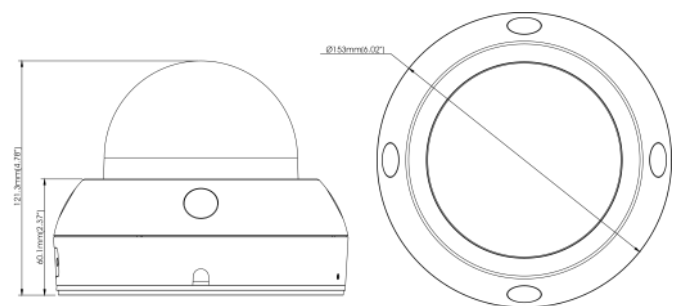

Accessories