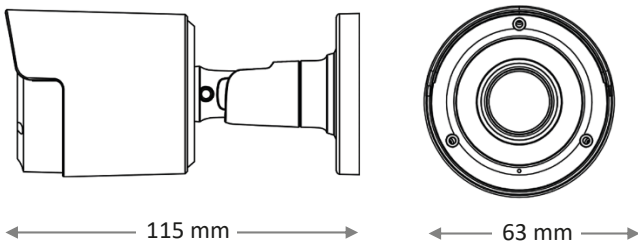

Video Display: 1 HDMI, 1 VGA

Audio: 4 RCA Inputs, 1 RCA Output

USB Ports: 1 Front, 1 Back

RS-485: 1 for PTZ Control

Power Supply: DC12V 2A

Operating Temperature: -10°C to +55°C

Dimension: 300 x 227 x 53 mm

Weight: 1.52kg

Product Specifications

Camera

CAMERA SPECIFICATIONS:

Image Sensor: 1/2.7" CMOS Sensor
Resolution: 1920 (H) x 1080 (V) 2MP @25/30fps
Angle of View: H:87°, V:54°, D:95°
Min Illumination: 0.05 Lux, 0Lux with IR On
Night Vision: 98ft
Operating Temperature: -30°C to +60°C
Video Output: BNC Connector
IP Rating: IP66 Weatherproof
Housing: Metal with White Finish
Dimension: Ø63 x 115 mm
Weight: 220g

CAMERA SPECIFICATIONS:

Image Sensor: 1/2.7" CMOS Sensor
Resolution: 1920 (H) x 1080 (V) 2MP @25/30fps
Angle of View: H:87°, V:54°, D:95°
Min Illumination: 0.05 Lux, 0Lux with IR On
Night Vision: 98ft
Operating Temperature: -30°C to +60°C
Video Output: BNC Connector
IP Rating: IP66 Weatherproof
Housing: Metal with White Finish
Dimension: Ø89 x 117 (W) x 90(H) mm
Weight: 225g