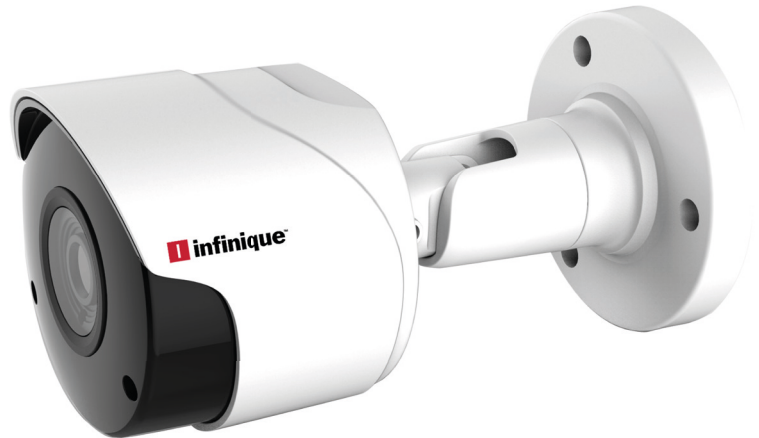

Product Specifications

Camera

CAMERA SPECIFICATIONS:

Image Sensor: 1/2.7" CMOS Sensor
Resolution: 1920 (H) x 1080 (V) 2MP @25/30fps
Angle of View: H:87°, V:54°, D:95°
Min Illumination: 0.05 Lux, 0Lux with IR On
Night Vision: 98ft
Operating Temperature: -30°C to +60°C
Video Output: BNC Connector
IP Rating: IP66 Weatherproof
Housing: Metal with White Finish
Dimension: Ø63 x 115 mm
Weight: 220g