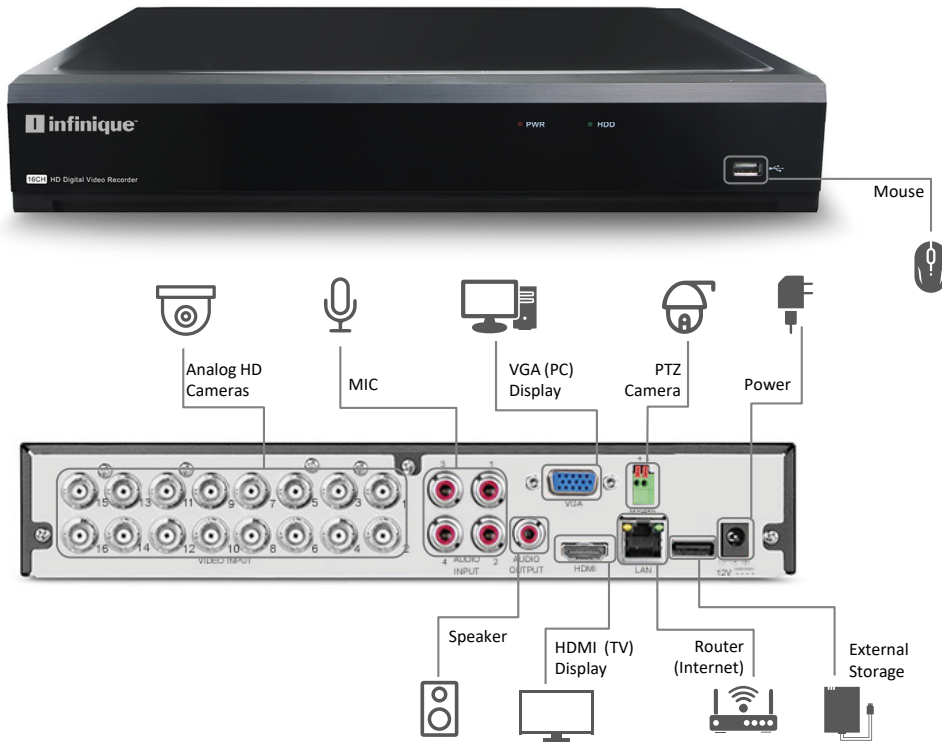

Product Specifications

DVR

DVR SPECIFICATIONS:

Operating System: Embedded Linux

Hybrid Channels: 16 AHD and 8 IP

IP Channels Only: 24 IP

Resolution: 1920 x 1080, 2MP @25/30fps

Pentaplex Operation: Live, Record, Playback, Backup, Network

Recording Resolution: 1080p@15fps

Playback Resolution: 1080P@15fps

Record Modes: Continuous, Manual, Motion, Schedule

Display: 1, 4, 6, 8, 9, 10, 13, 14, 16, 17, 19, 22, 25, Sequence

Hard Disk: Pre-installed 1TB HDD (Supports 6TB Max)

Compression: H.264

Record Bandwidth: 96Mbps

Output Bandwidth: 64Mbps

Network: 1 RJ45 Ethernet LAN Port

Video Display: 1 HDMI, 1 VGA

Audio: 4 RCA Inputs, 1 RCA Output

USB Ports: 1 Front, 1 Back

RS-485: 1 for PTZ Control

Power Supply: DC12V 2A

Operating Temperature: -10°C to +55°C

Dimension: 300 x 227 x 53 mm

Weight: 1.52kg