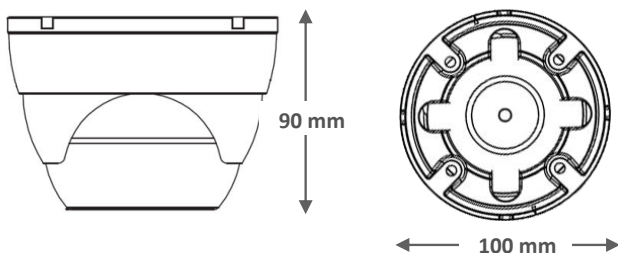

Product Specifications

Camera

CAMERA SPECIFICATIONS:

Image Sensor: 1/2.7" CMOS Sensor
Resolution: 1920 (H) x 1080 (V) 2MP @25/30fps
Angle of View: H:87°, V:54°, D:95°
Min Illumination: 0.05 Lux, 0Lux with IR On
Night Vision: 98ft
Operating Temperature: -30°C to +60°C
Video Output: BNC Connector
IP Rating: IP66 Weatherproof
Housing: Metal with White Finish
Dimension: Ø63 x 115 mm
Weight: 220g

CAMERA SPECIFICATIONS:

Image Sensor: 1/2.7" CMOS Sensor
Resolution: 1920 (H) x 1080 (V) 2MP @25/30fps
Angle of View: H:87°, V:54°, D:95°
Min Illumination: 0.05 Lux, 0Lux with IR On
Night Vision: 98ft
Operating Temperature: -30°C to +60°C
Video Output: BNC Connector
IP Rating: IP66 Weatherproof
Housing: Metal with White Finish
Dimension: Ø89 x 117 (W) x 90(H) mm
Weight: 225g